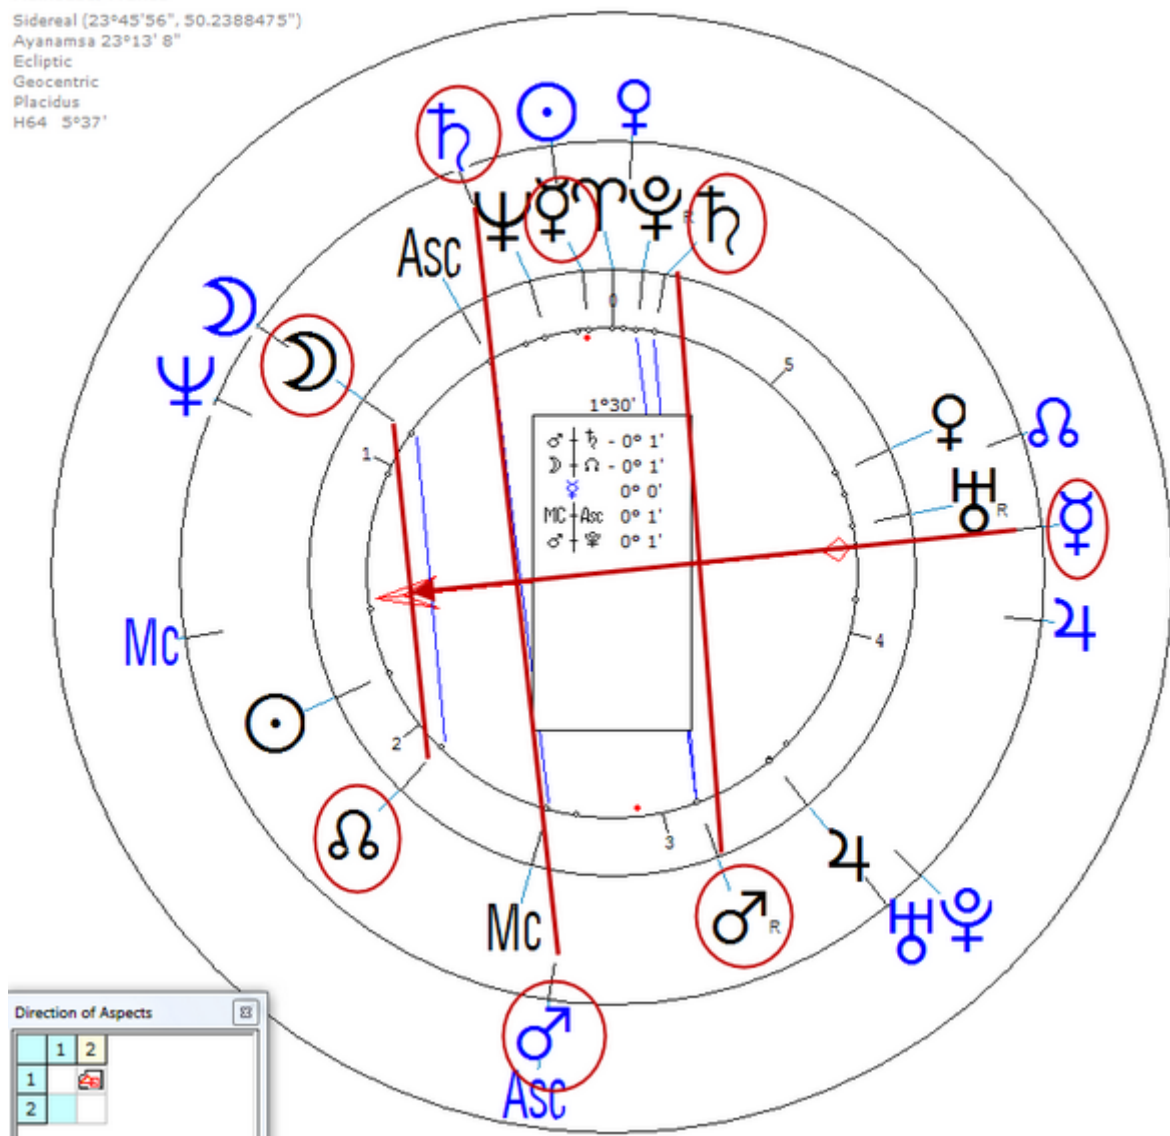

Keller, Yvan

13 December 1960 at 07:15 (= 07:15 AM)Mulhouse, France, 47n45, 7e20

French serial killer.

<https://www.astro.com/astro-databank/Keller,_Yvan>

Death by Suicide 22 September 2006 (Age 45)

Progressed Lunar Return (Harmonic 64)

Lunar σ/τ = Lunar ρ = σ_n/τ_n = $\mathcal{D}_n/\mathcal{R}_n$ = ρ_n

Keller, Yvan
13 December 1960 Tue 7:15 (GMT+1) 47n45 7e20
Mulhouse, France

Sidereal (23°45'56", 50.2389475")
Ayanamsa 23°13' 8"
Ecliptic
Geocentric
Placidus
H64 5°37'